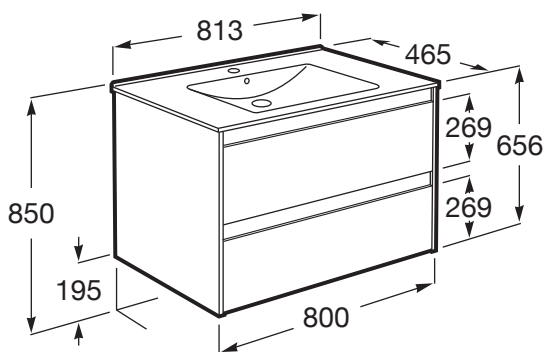

**CLAUDIA**

**Unik (base unit with 2 drawers)**

**DIMENSIONS**

Length 813 mm  
 Width 465 mm  
 Height 656 mm

**COLOURS AND FINISHES**

**TECHNICAL DRAWINGS**

**FEATURES**

- Basin position: Central
- Closing and opening system: Soft close drawers
- Faucet position: On the basin
- Furniture structure: Drawers
- Installation type: Wall-hung
- Washbasin type: Vanity